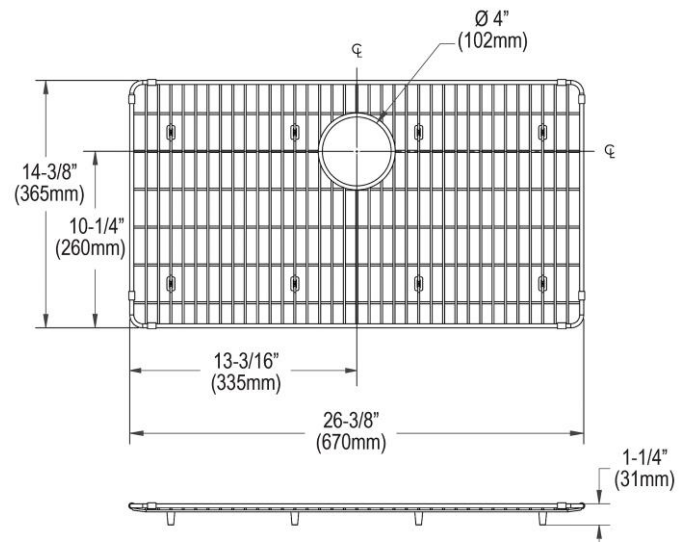

PART: _____ QTY: _____

PROJECT: _____

CONTACT: _____

DATE: _____

NOTES: _____

APPROVAL: _____

In keeping with our policy of continuing product improvement, Elkay reserves the right to change product specifications without notice. Please visit elkay.com for the most current version of Elkay product specification sheets. This specification describes an Elkay product with design, quality, and functional benefits to the user. When making a comparison of other producers' offerings, be certain these features are not overlooked.